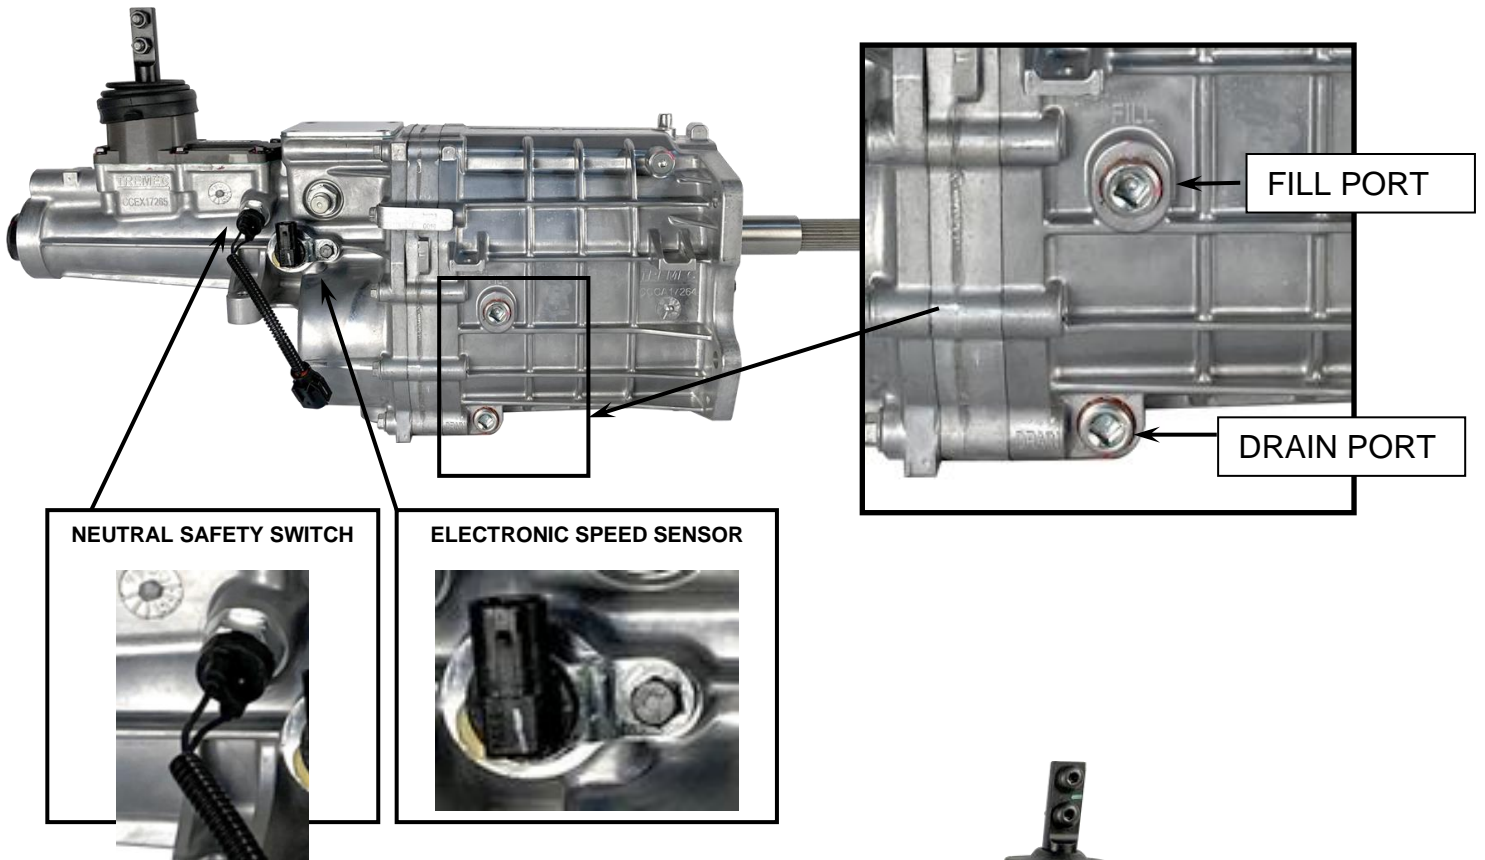

SILVER SPORT

Transmissions

REFERENCE SHEET

TKX 5-SPEED

Fluid Capacity	2.7quarts	2.6 Liters
Input shaft endplay	0.001 to 0.005 in	0.0254 to 0.127mm

Description	Bolt	Torque	
Bearing Retainer	5/16-18	12-16 lb-ft	16-18 N-m
Fill and Drain Plugs	½-14 NPTF Pipe Thread	15-25 lb-ft	20-33 N-m
Shifter Bolts	M6 x 1.0	6-11 lb-ft	8-14 N-m
Electronic Speedometer	¼-20 UNC	4-6 lb-ft	5-8 N-m
Mechanical Speedometer	¼-20 UNC	4-6 lb-ft	5-8 N-m