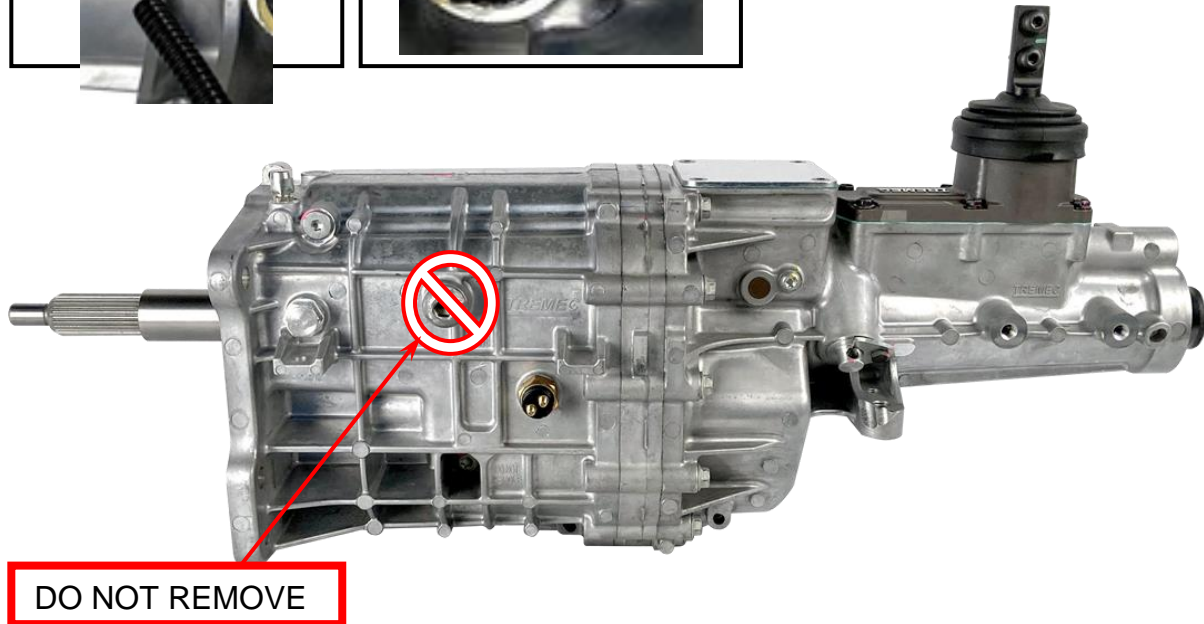

SILVER SPORT

Transmissions

REFERENCE SHEET

TKX 5-SPEED

Fluid Capacity	2.7quarts	2.6 Liters
Input shaft endplay	0.001 to 0.005 in	0.0254 to 0.127mm

Description	Bolt	Torque	
Bearing Retainer	5/16-18	12-16 lb-ft	16-18 N-m
Fill and Drain Plugs	½-14 NPTF Pipe Thread	15-25 lb-ft	20-33 N-m
Shifter Bolts	M6 x 1.0	6-11 lb-ft	8-14 N-m
Electronic Speedometer	¼-20 UNC	4-6 lb-ft	5-8 N-m
Mechanical Speedometer	¼-20 UNC	4-6 lb-ft	5-8 N-m