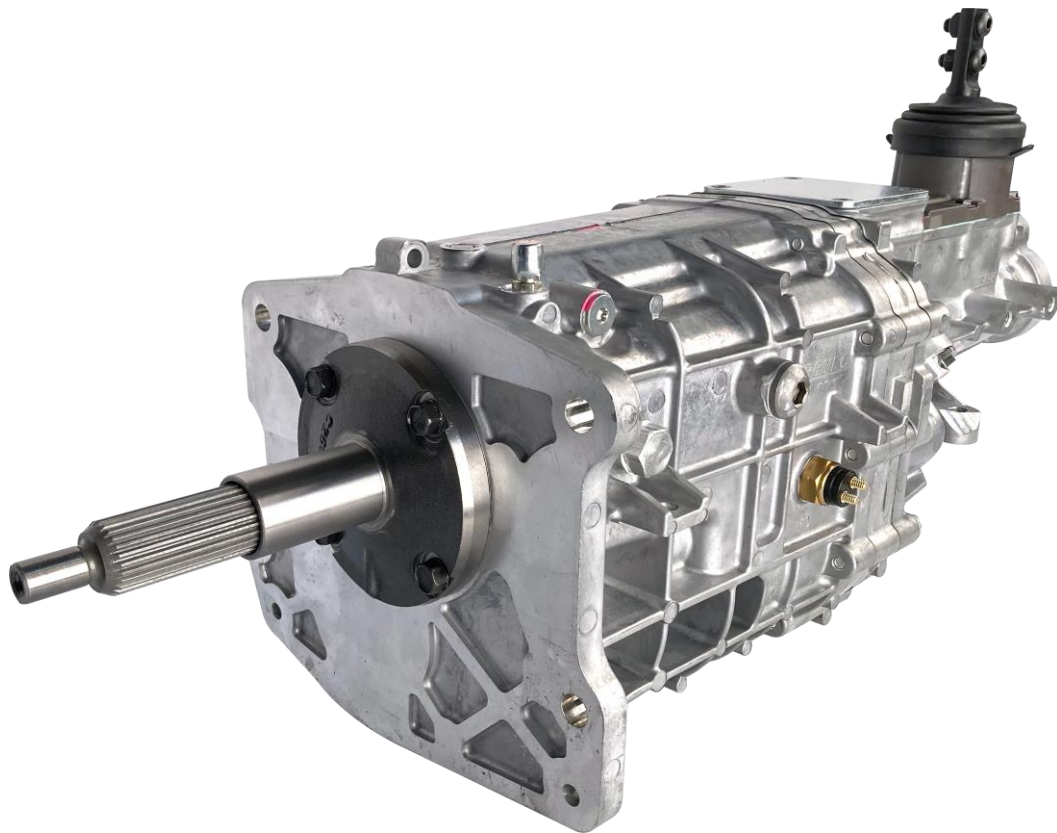

SILVER SPORT

Transmissions

REFERENCE SHEET

TKX 5-SPEED

Fluid Capacity	2.7quarts	2.6 Liters
Input shaft endplay	0.001 to 0.005 in	0.0254 to 0.127mm

Description	Bolt	Torque	
Bearing Retainer	5/16-18	12-16 lb-ft	16-18 N-m
Fill and Drain Plugs	½-14 NPTF Pipe Thread	15-25 lb-ft	20-33 N-m
Shifter Bolts	M6 x 1.0	6-11 lb-ft	8-14 N-m
Electronic Speedometer	¼-20 UNC	4-6 lb-ft	5-8 N-m
Mechanical Speedometer	¼-20 UNC	4-6 lb-ft	5-8 N-m